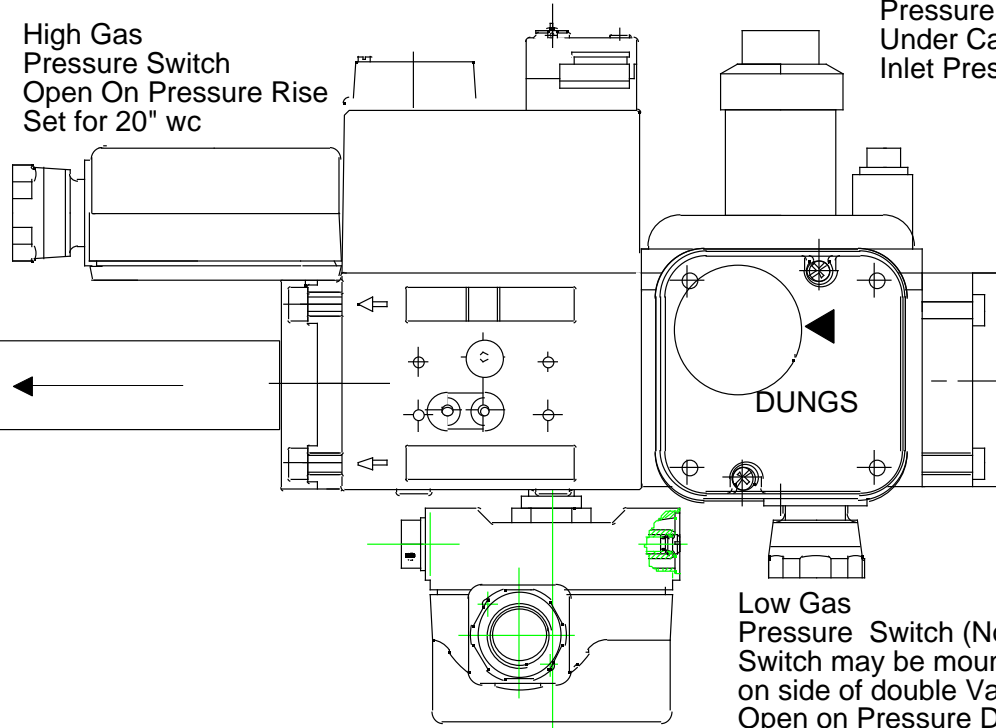

Zero Gas Regulator

Dual Gas Valves

High Gas Pressure Switch
Open On Pressure Rise
Set for 20" wc

Proof of Closure Switch. Operates when second valve opens.

Pressure Regulator

Pressure Adjustment Under Cap. 7 PSI Maximum Inlet Pressure.

Low Gas Pressure Switch (Note: Switch may be mounted on side of double Valves)
Open on Pressure Drop
Set for 4" wc.

Gas Shutoff

ENSIGN Ribbon Burners LLC
101 Secor Lane Pelham Manor NY 10803

Combustion Supply Fuel Train