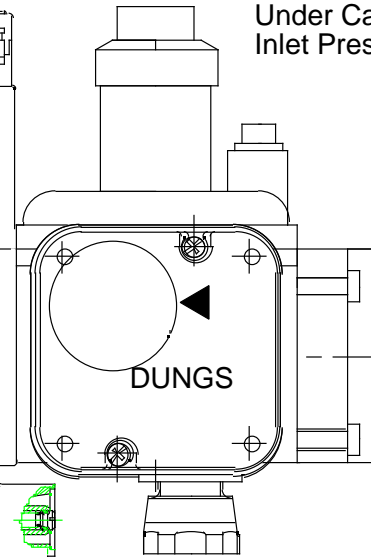

Zero Gas Regulator

Dual Gas Valves

High Gas Pressure Switch
Open On Pressure Rise
Set for 20" wc

Proof of Closure Switch. Operates when second valve opens.

Pressure Regulator

Pressure Adjustment Under Cap. 7 PSI Maximum Inlet Pressure.

Low Gas Pressure Switch (Note: Switch may be mounted on side of double Valves)
Open on Pressure Drop
Set for 4" wc.

Gas Shutoff

ENSIGN Ribbon Burners LLC
101 Secor Lane Pelham Manor NY 10803

Combustion Supply Fuel Train