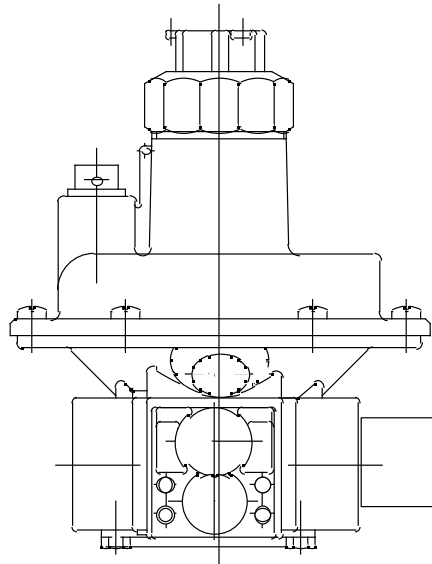

Zero Gas Regulator

Dual Gas Valves

High Gas Pressure Switch
Open On Pressure Rise
Set for 20" wc

Proof of Closure Switch. Operates when second valve opens.

Pressure Regulator

Pressure Adjustment Under Cap. 7 PSI Maximum Inlet Pressure.

Low Gas Pressure Switch (Note: Switch may be mounted on side of double Valves)
Open on Pressure Drop
Set for 4" wc.

Gas Shutoff

ENSIGN Ribbon Burners LLC
101 Secor Lane Pelham Manor NY 10803

Combustion Supply Fuel Train