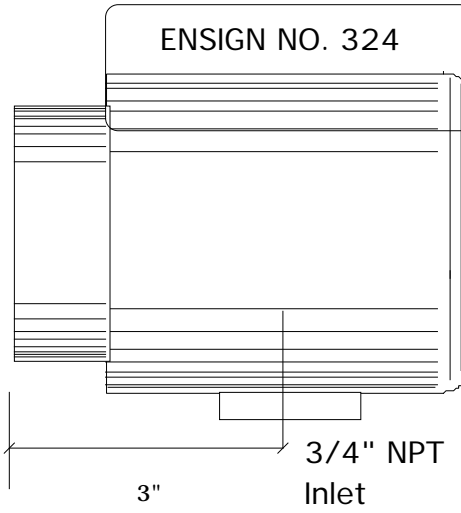

1-1/4"
or
1-1/2"
NPT
Outlet

Adjust Screw Inward to Minimize Near Flame

Adjust Screw Inward to Minimize Central Flame

Adjust Screw Inward to Minimize Far Flame

BURNER FLAME CONFIGURATIONS

ERB Ensign Ribbon Burners LLC
101 Secor Lane Pelham Manor NY 10803

THREE ZONE BURNER ADJUSTMENT