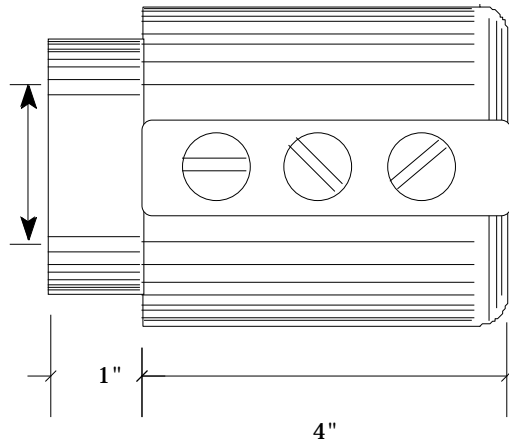

1-1/4"
or
1-1/2"
NPT
Outlet

Adjust Screw Inward to Minimize Near Flame

Adjust Screw Inward to Minimize Central Flame

Adjust Screw Inward to Minimize Far Flame

BURNER FLAME CONFIGURATIONS

ERB Ensign Ribbon Burners LLC
101 Secor Lane Pelham Manor NY 10803

THREE ZONE BURNER ADJUSTMENT