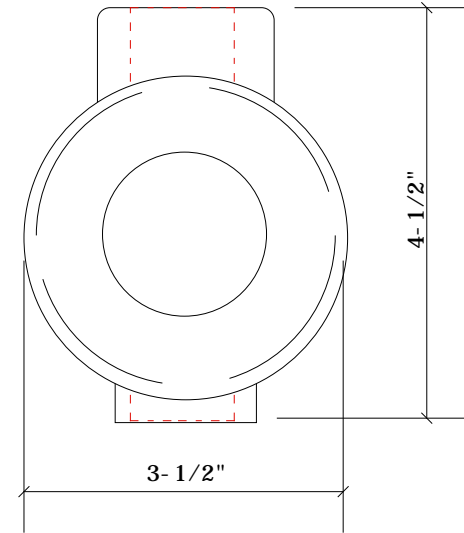

1-1/4"
or
1-1/2"
NPT
Outlet

Adjust Screw Inward to Minimize Near Flame

Adjust Screw Inward to Minimize Central Flame

Adjust Screw Inward to Minimize Far Flame

BURNER FLAME CONFIGURATIONS

ERB Ensign Ribbon Burners LLC
101 Secor Lane Pelham Manor NY 10803

THREE ZONE BURNER ADJUSTMENT