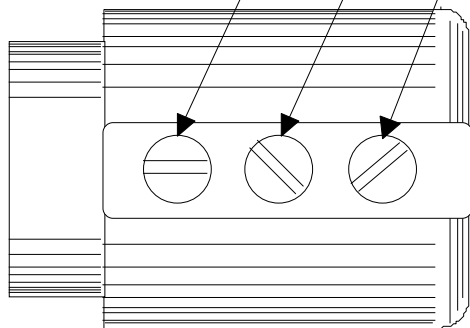

1-1/4"
or
1-1/2"
NPT
Outlet

Adjust Screw Inward to Minimize Near Flame

Adjust Screw Inward to Minimize Central Flame

Adjust Screw Inward to Minimize Far Flame

BURNER FLAME CONFIGURATIONS

ERB Ensign Ribbon Burners LLC
101 Secor Lane Pelham Manor NY 10803

THREE ZONE BURNER ADJUSTMENT