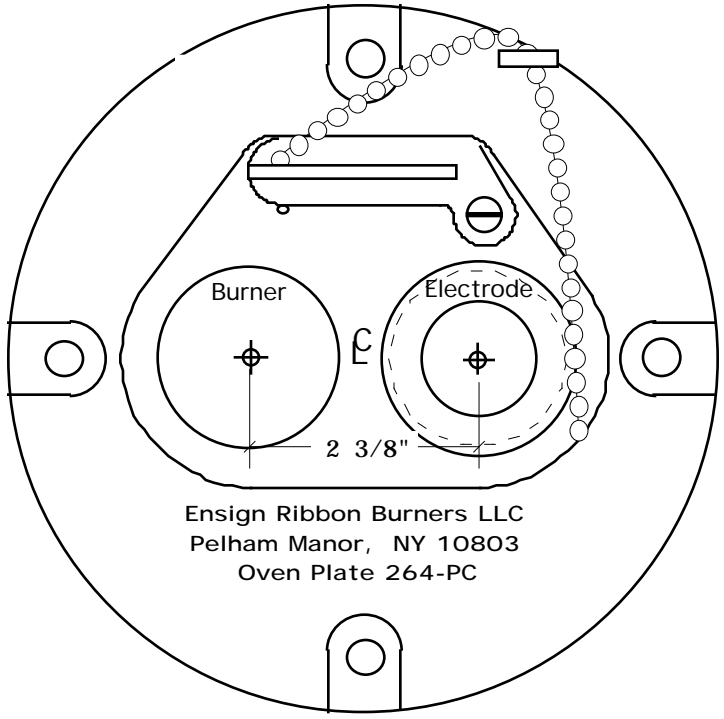

Left Hand Plate
(Flame Points Left)
Top Burner Plate*

Right Hand Plate
(Flame Points Right)
Bottom Burner Plate*

* When used with burners firing vertically

Part # for Plates

800-040-4-__ 1" Burner

800-040-5-__ 1-1/4" Burner

800-040-6-__ 1-1/2" Burner

800-040-8-__ 2" Burner

First blank to be E (6-1/4" Bolt Centers) or F (6-3/8" Bolt Centers)

Second Blank to designate Left Hand (L) or Right Hand (R)

<p>ERB Ensign Ribbon Burners LLC 101 Secor Lane Pelham Manor NY 10803</p>
<p>Burner Plates</p>